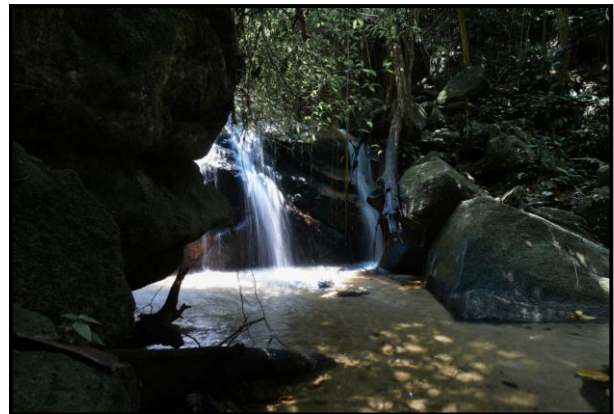

ATV ADVENTURE – OUTDOOR FUN

Package A

1-1.5 hours offroad ride to 7-tiers Waterfall.

The favourite trail by all..... imagine being greeted by the view of a stunning waterfall, hardly exploited by man.

Proposed Itinerary

- 09.00am : Pick up from your hotel and head towards the basecamp
- 09.45am : Safety Briefing
- 10.00am : Start your “offroad” adventure on your ATV
 - : Enjoy the offroad ride to this 7 Tier Waterfalls
 - : Spend 30mins dipping / swimming at this Waterfalls
 - : Head back to Basecamp
- 11.30am : Freshen up at Basecamp – shower facilities available (included in package)
- 12.00pm : Transfer you back to your Hotel

Note: From Base Camp to 7 Tier Waterfalls is around 1.0kms

ATV Adventures – 7 Tier

RM205.00 per person

[Kindly contact us for rates:-](#)

Package B

1.5 - 2 hours offroad ride to Sofea Jane Waterfall.
A very enjoyable and ideal ride for nature lovers... At the end of the journey, take a dip in the cold water.

Proposed Itinerary

- 09.00am : Pick up from your hotel and head towards the basecamp
- 09.45am : Safety Briefing
- 10.00am : Start your "offroad" adventure on your ATV
 - : Enjoy the offroad ride to Sofea Jane Waterfalls
 - : Spend 30mins dipping / swimming at this Waterfalls
 - : Head back to Basecamp
- 12.00pm : Freshen up at Basecamp – shower facilities available (included in package)
- 12.30pm : Transfer you back to your Hotel